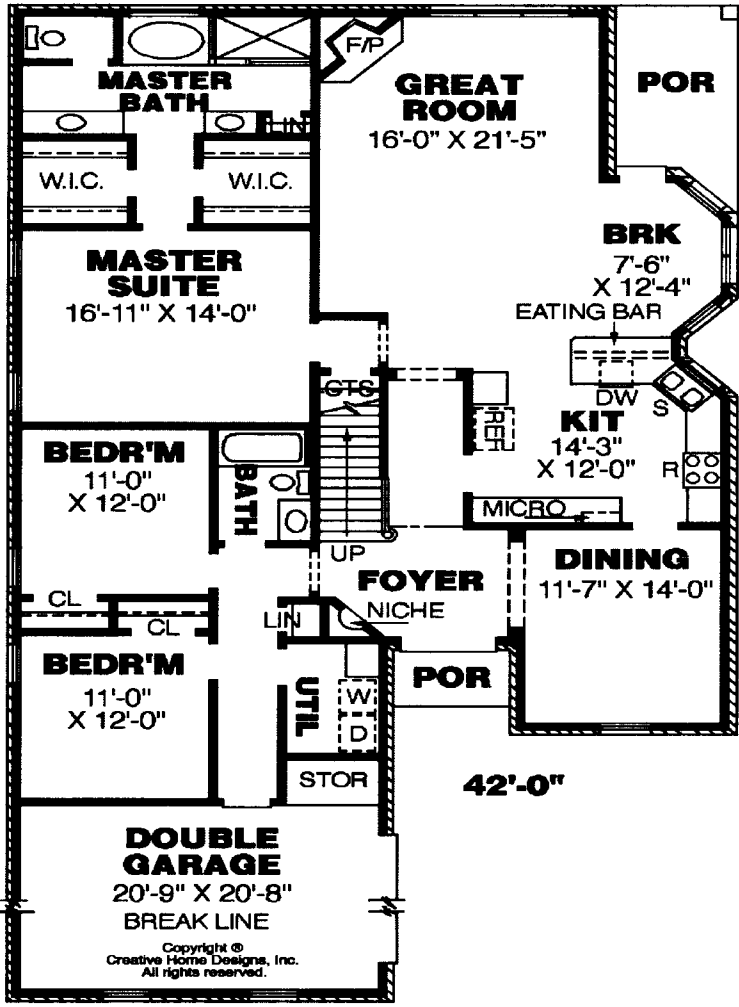

Lucy

- Great Room 16x21.5
- Kitchen 14.3x12
- Dining Room 11.7x14
- Master Suite 16.11x14
- Bedroom 2 11x12
- Bedroom 3 11x12
- Upstairs Expandable

Helen Massey
 901-921-2363
 Rebecca Reeves
 901-857-8350

*Plans subject to change.