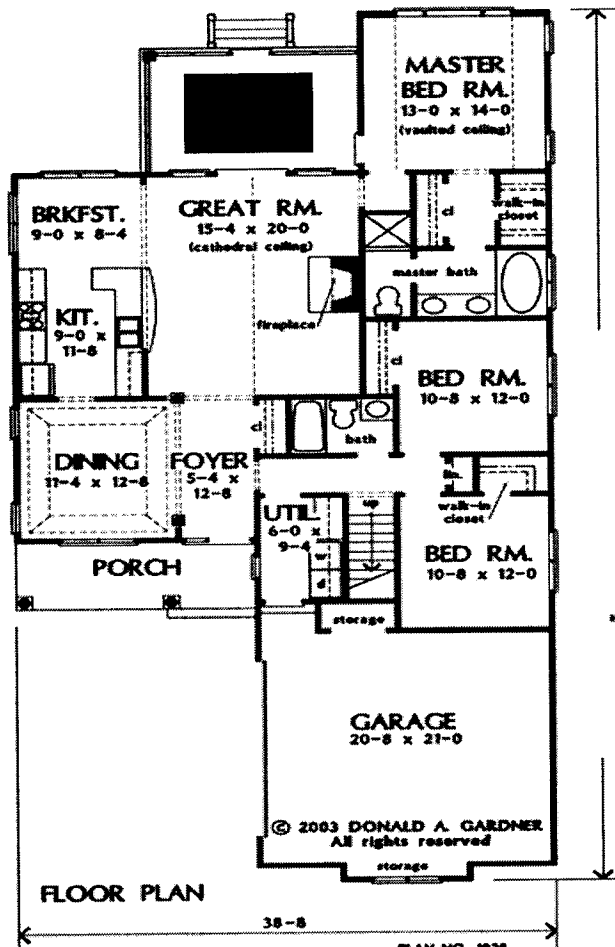

Rowan

Great Room 15'4x20
 Dining Room 11'4x12'8
 Kitchen 9x11'8
 Brkfst Room 9x8'4
 Master Bdrm 13x14
 Bedroom 2 10'8x12
 Bedroom 3 10'8x12

*Plans subject to change.

Helen Massey
 901.921.2363
 Rebecca Reeves
 901.857.8350