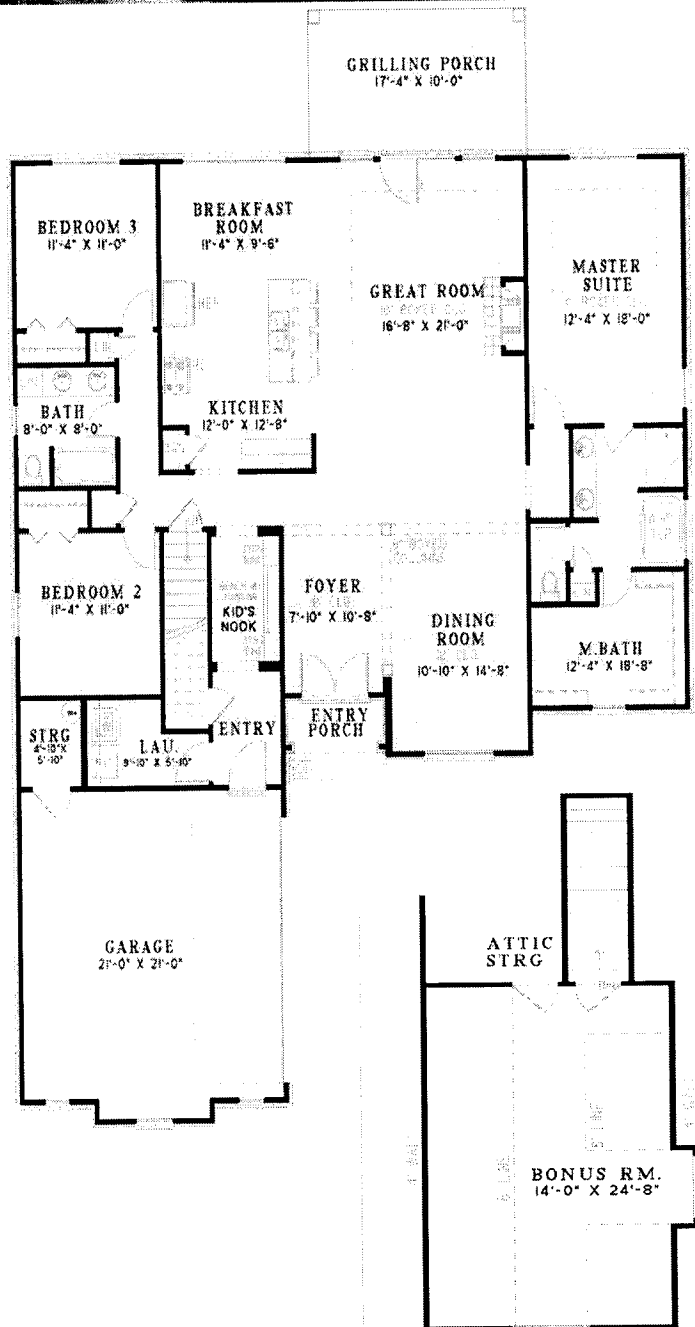

Auburn

GREAT ROOM 16'8X21
DINING ROOM 10'10X14'8
KITCHEN 12'12'8
BREAKFAST ROOM 11'4X11
MASTER BDRM 12'4X18
BEDROOM #2 11'4X11
BEDROOM #3 11'4X11
Square Footage 2250
***Plans subject to change.**

HELEN MASSEY
901-921-2363
REBECCA REEVES
901-857-8350

Made for Builders
MHB

A Family Building for Families

ADARO
REALTY.COM