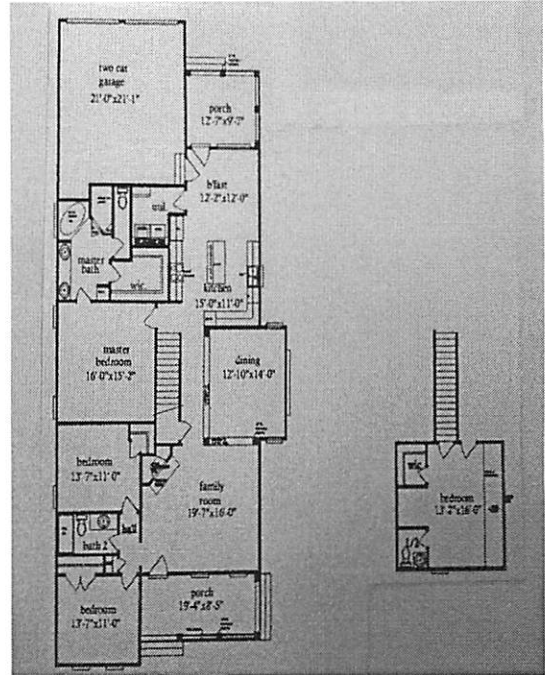

Windstone Subdivision

Ashton Oak

EXCITING NEW PLAN!

Great Room 19'7" x 16"
Master Bedroom 16" x 15'2"
Bedroom 2 13'7" x 11"
Bedroom 3 13'7" x 11"
Kitchen 15" x 11"
Breakfast Room 12'2" x 12"
Dining Room 12'10" x 14"
Expandable 13'2" x 16"
2,320 Square Feet