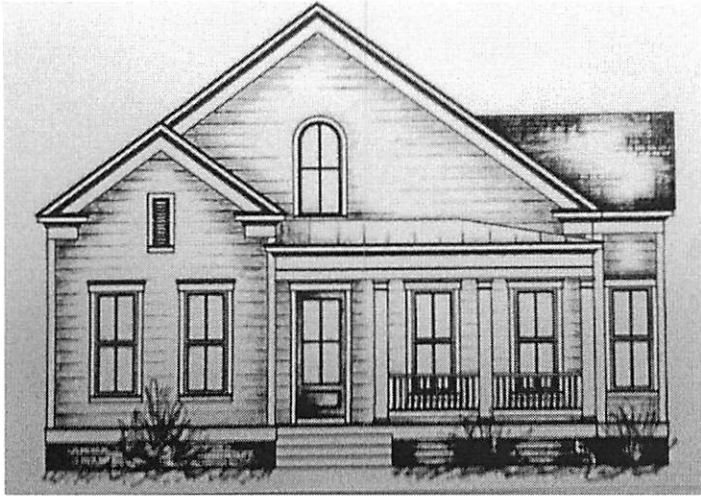

Windstone Subdivision

Ashton Oak

EXCITING NEW PLAN!

Great Room 19'7" x 16"
Master Bedroom 16" x 15'2"
Bedroom 2 13'7" x 11"
Bedroom 3 13'7" x 11"
Kitchen 15" x 11"
Breakfast Room 12'2" x 12"
Dining Room 12'10" x 14"
Expandable 13'2" x 16"
2,320 Square Feet