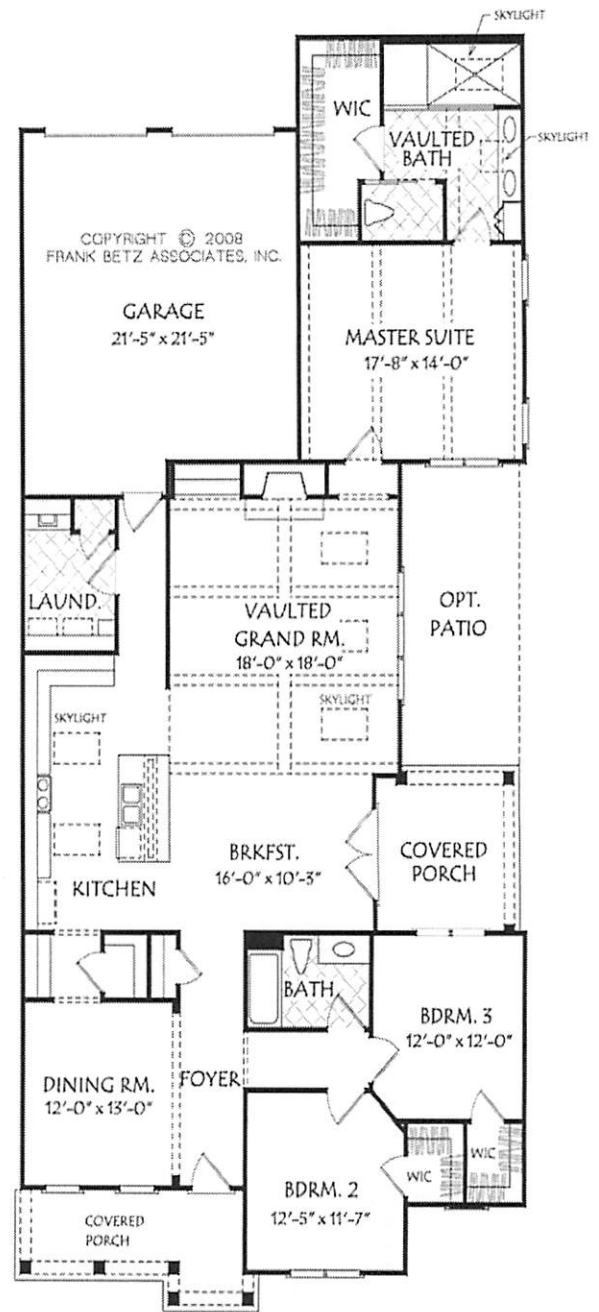

Windstone Subdivision

Cherokee Rose

Family Room 18 x 18
Master Bedroom 17'8 x 14
Bedroom 2 12'5 x 11'7
Bedroom 3 12 x 12
Breakfast Room 16 x 10'3
Dining Room 12 x 13

Helen Massey
e-mail - massey5@bellsouth.net
website - masseyhomes.net
901.921.2363

FLOOR PLAN

CHEROKEE ROSE

Prices Subject to Change - Plans Will Vary